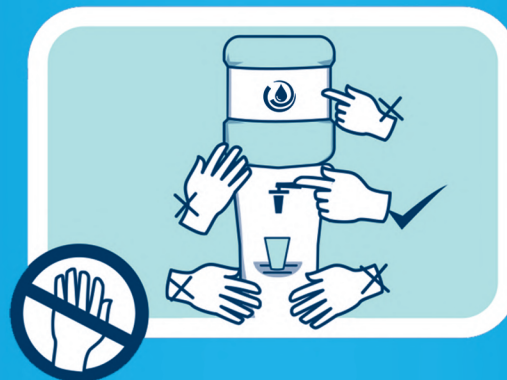

Hydrate Safely

RECOMMENDATION GUIDE FOR YOUR WATER COOLER

Press buttons with clean hands

Keep your distance from the person in front of you

Avoid touching the water cooler where possible

Avoid touching the dispensing nozzle with cups or bottle rims

Clean taps, dispensing area and physical contact surfaces frequently with food-safe sanitiser spray or wipes.

0330 123 3309

www.thewaterdeliverycompany.com

**The Water
Delivery Company**