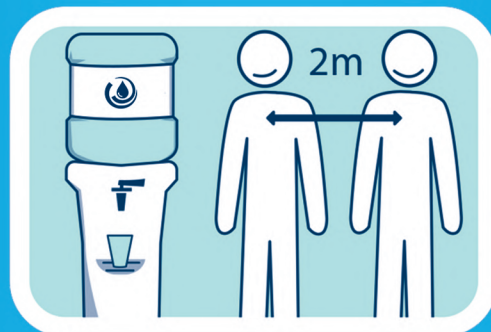

Hydrate Safely

RECOMMENDATION GUIDE FOR YOUR WATER COOLER

Press buttons with clean hands

Keep your distance from the person in front of you

Avoid touching the water cooler where possible

Avoid touching the dispensing nozzle with cups or bottle rims