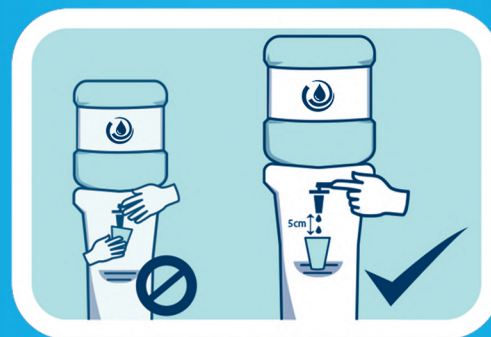

Hydrate Safely

RECOMMENDATION GUIDE FOR YOUR WATER COOLER

Press buttons with clean hands

Keep your distance from the person in front of you

Avoid touching the water cooler where possible

Avoid touching the dispensing nozzle with cups or bottle rims

Clean taps, dispensing area and physical contact surfaces frequently with food-safe sanitiser spray or wipes.

0330 123 3309

www.thewaterdeliverycompany.com

**The Water
Delivery Company**