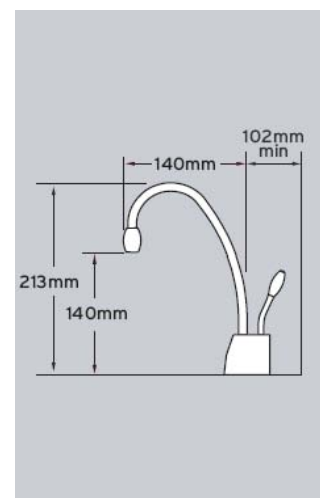

Prices above are exclusive of VAT. Rental price includes six monthly filter change and sanitization of the boiler and is payable annually in advance. There is a refundable £50 deposit on all boilers.